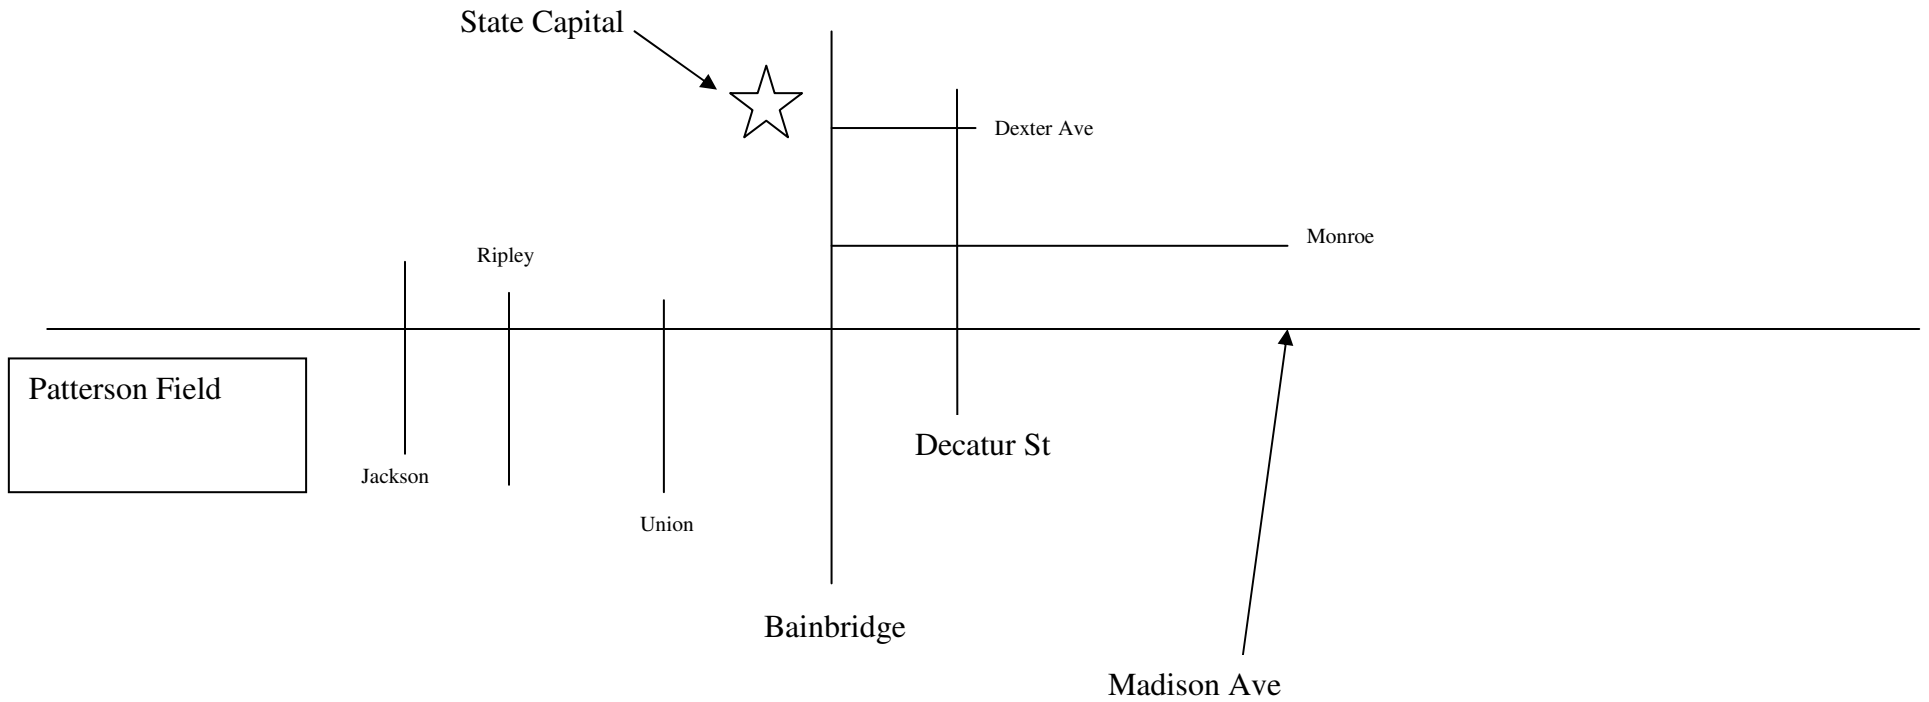

**Itinerary**

Get off at Exit 172/Herron St. Travel down Herron which will turn into Madison Ave. Park at Patterson Field, which will be on the left across from Cramton Bowl. The run will go back Madison Ave to Decatur St, turn left, run to Dexter Ave, turn left, run up to the Capital steps.

LAW ENFORCEMENT TORCH RUN FINAL LEG  
MAY 15, 2009

MONTGOMERY RUN